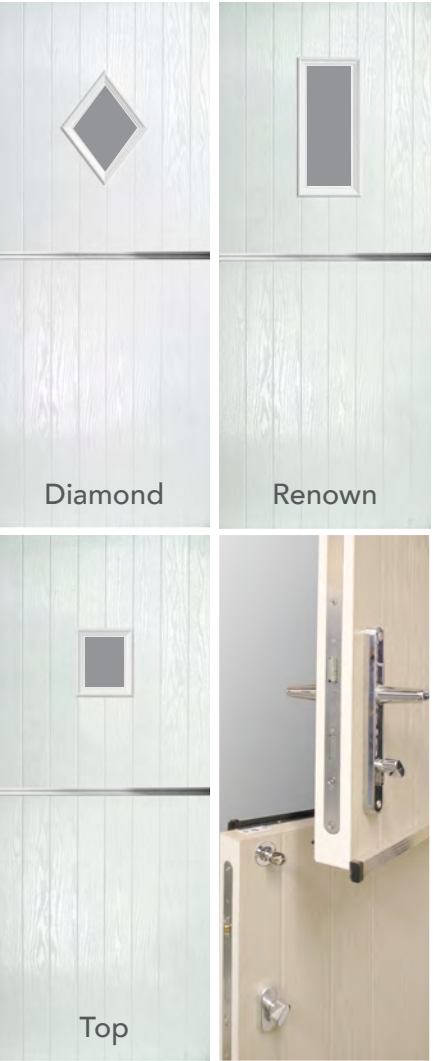

Diamond

Renown

Top