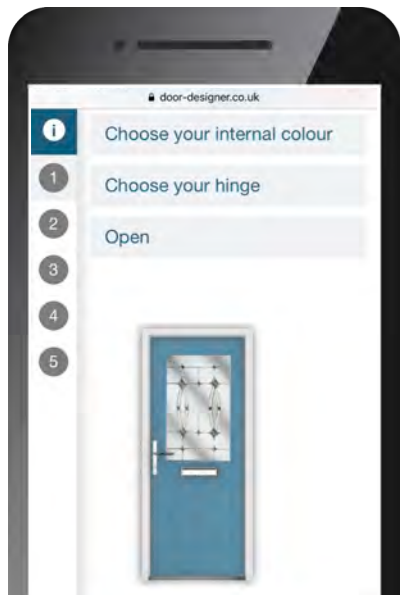

**Savana**

**Scotia**  
 Zinc or Brass  
 Caming

**Sierra**

**Trieste**

**Valentia**

\* Kara Colour available in Zinc only

Our Latest Innovation

Visit  
OUR DOOR DESIGNER