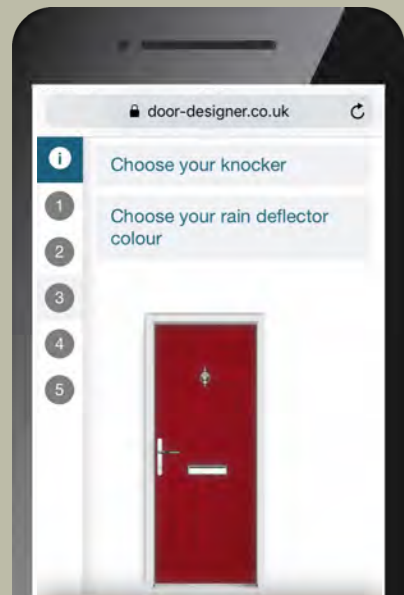

Signature

Our Signature range of doors are tried, tested and trusted.

Visit
OUR DOOR DESIGNER

to create your dream bespoke composite door

door-designer.co.uk