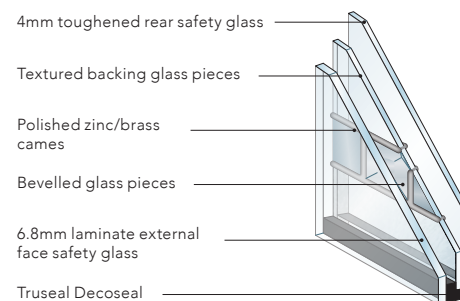

Glass Construction

Example;

Features and benefits:

- Decorative triple glazing
- Protected from dust and weathering, easy to clean and stays looking good for longer
- Tested and CE marked
- 6.8mm glass laminated as standard
- 50mm units available for 70mm doors

Technical Figures

A Distinction GRP composite door has a wealth of facts and figures that prove its quality. The door:

- Reduces outdoor noise by an average of 31dB
- Achieves Global Warming Potential (GWP) score of less than 5
- Achieves Ozone Depletion Potential (ODP) score of zero
- The door leaf and glazing system are major components when part of a door set and have a proven ability to achieve PAS24:2016, industry's enhanced security standard, a prerequisite in attaining certification to Secured by Design a police initiative to protect against unlawful intrusion

Everything about a Distinction GRP composite door has been designed to enhance your home for years to come.

Speak to your supplier for *more information!*